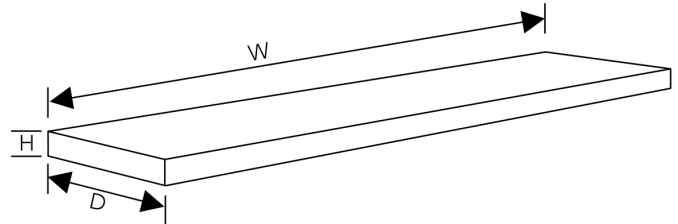

neelnox

LET
THERE
BE **DESIGN.**

FEATURES

- Premium 304 Grade Stainless Steel
- Equipped with SoundDefy™ noise concealing technology
- An appropriate slope ensures proper drainage of water
- Double walled stainless steel construction ensures no screws are visible after installation

Y-102-P

Model	Y-102-P
Product	Floating Shelf
Size	7"(W) x 5"(D) x 1 1/4"(H)
Slope	1/8"
Hardware	Included, Concealed

FINISHES	Polished (-P)	Brushed Bronze (-BBRZ)	Light Beige (-LTBGE)
	Brushed (-B)	Antique Brass (-ABRS)	Grey (-GRAY)
	Brushed Gold (-BGLD)	Antique Copper (-ACOP)	Beige (-BEIGE)
	Matte Black (-BLK)	Matte White (-WHT)	Polished Gold (-PGLD)
	Oil Rubbed Bronze (-ORB)	Brushed Black (-BRBLK)	Polished Rose Gold (-PRGD)
	Brushed Brass (-BBRS)	Brushed Rose Gold (-BRGD)	